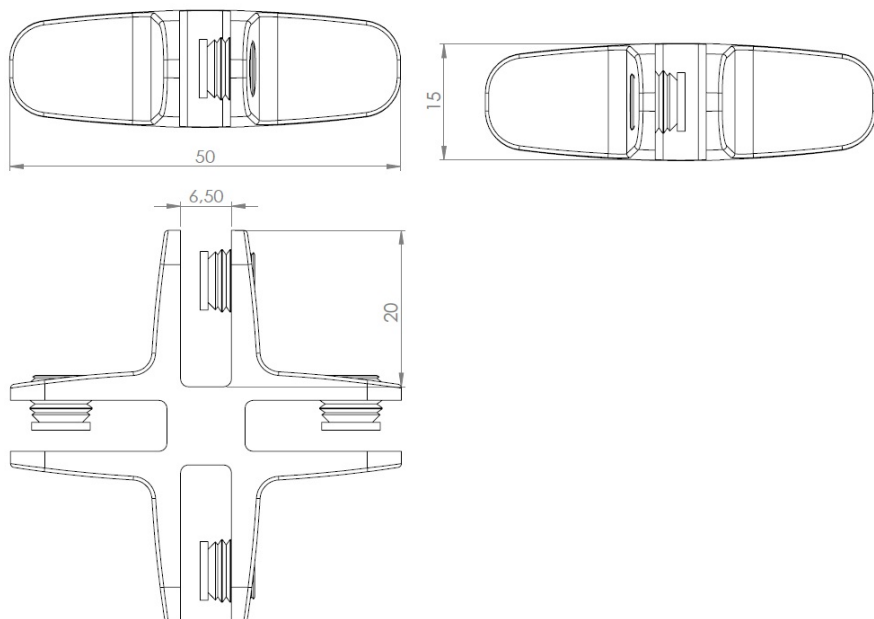

PRODUCT SHEET

Description:

Glass connector "Passion" 4-way,90DG,ALU,W/Metal Screws W/Soft Tip, f/Glass Thickness 4-6mm

Item number:

22.10.126-0

Units	Box	Carton	HS Code	Barcode
Pcs.	12	240	8302420090	 5704866109055